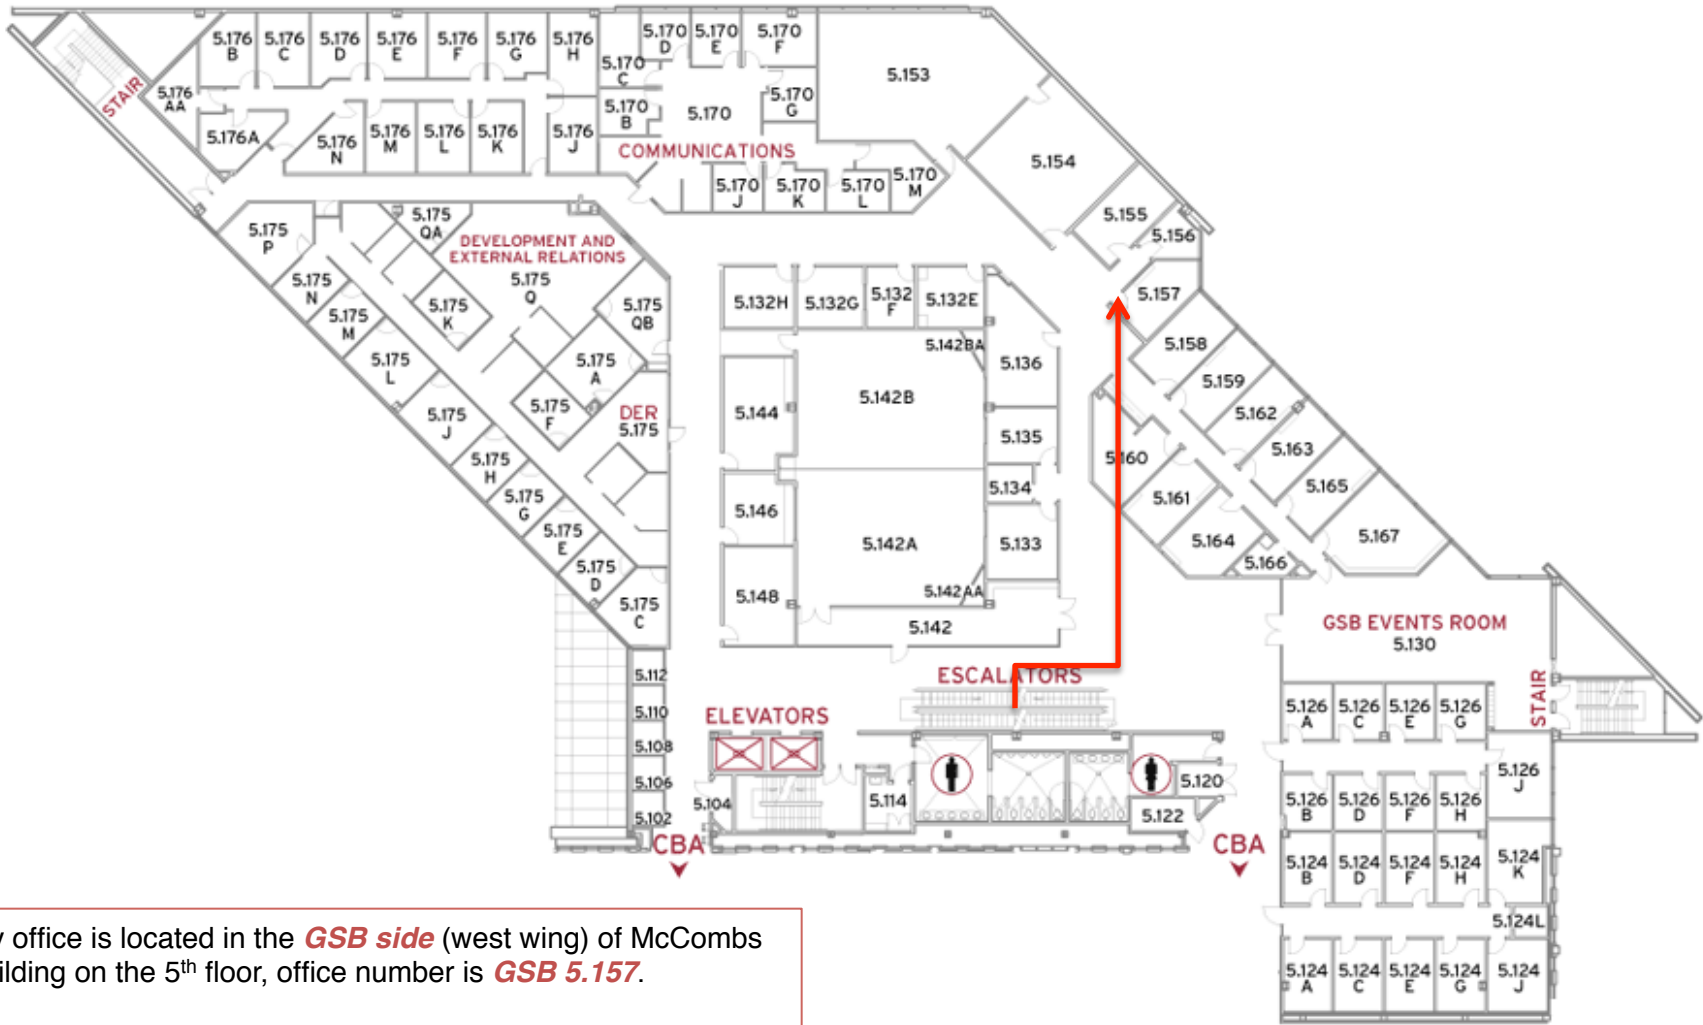

***Directions to McCombs Business School from Brazos & MLK***

## GSB Fifth Floor

My office is located in the **GSB side** (west wing) of McCombs building on the 5<sup>th</sup> floor, office number is **GSB 5.157**.

- 1) Take the south entrance to McCombs on **E 21<sup>st</sup> St** (see previous page). *The entrance with the statue of a family.*
- 2) Take the Escalators to the 5<sup>th</sup> floor (or the elevator)
- 3) Follow the map.